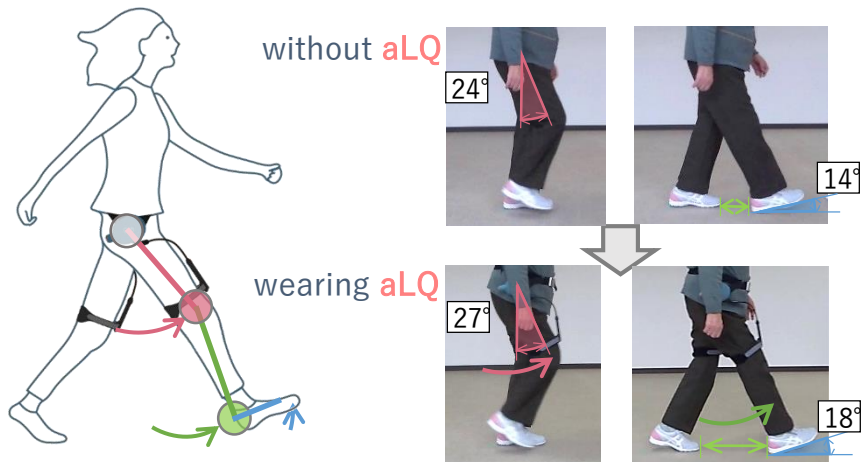

aLQ can have good walks

The right way to walk is putting an upper leg largely straight forward and landing from a heel. aLQ enables you to walk in that way.

Light & Quiet

片脚 380g・両脚 760g
歩行中も静か

No battery